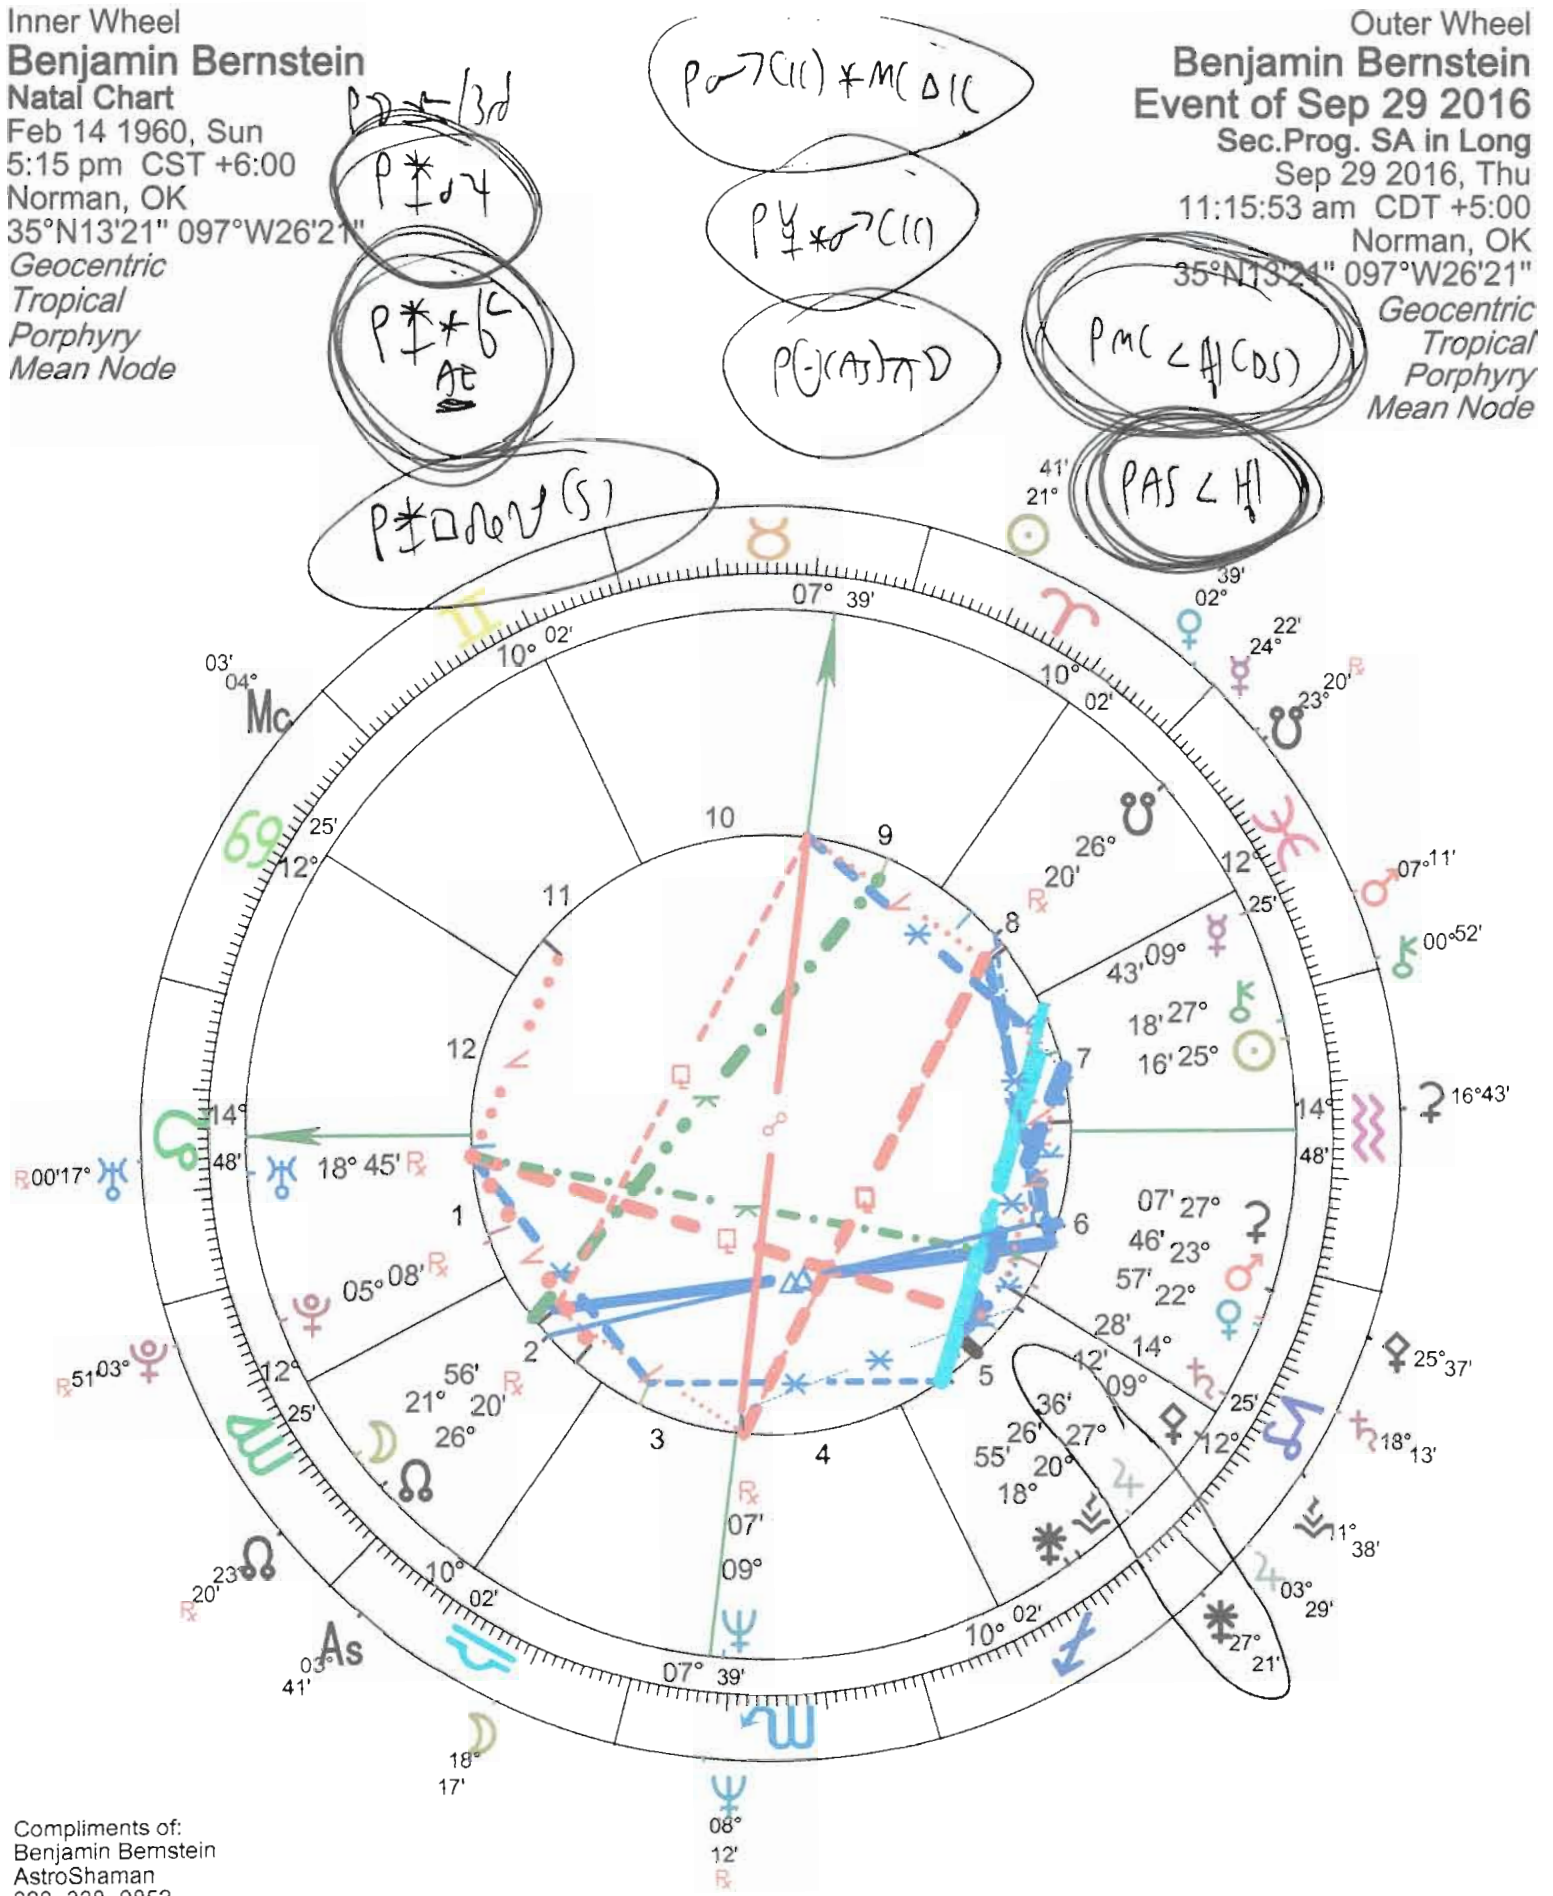

Inner Wheel
Benjamin Bernstein
Natal Chart
Feb 14 1960, Sun
5:15 pm CST +6:00
Norman, OK
35°N13'21" 097°W26'21"
Geocentric
Tropical
Porphyry
Mean Node

Outer Wheel
Benjamin Bernstein
Event of Sep 29 2016
Sec.Prog. SA in Long
Sep 29 2016, Thu
11:15:53 am CDT +5:00
Norman, OK
35°N13'21" 097°W26'21"
Geocentric
Tropical
Porphyry
Mean Node

Compliments of:
Benjamin Bernstein
AstroShaman
828-338-9852
info@AstroShaman.com
www.AstroShaman.com