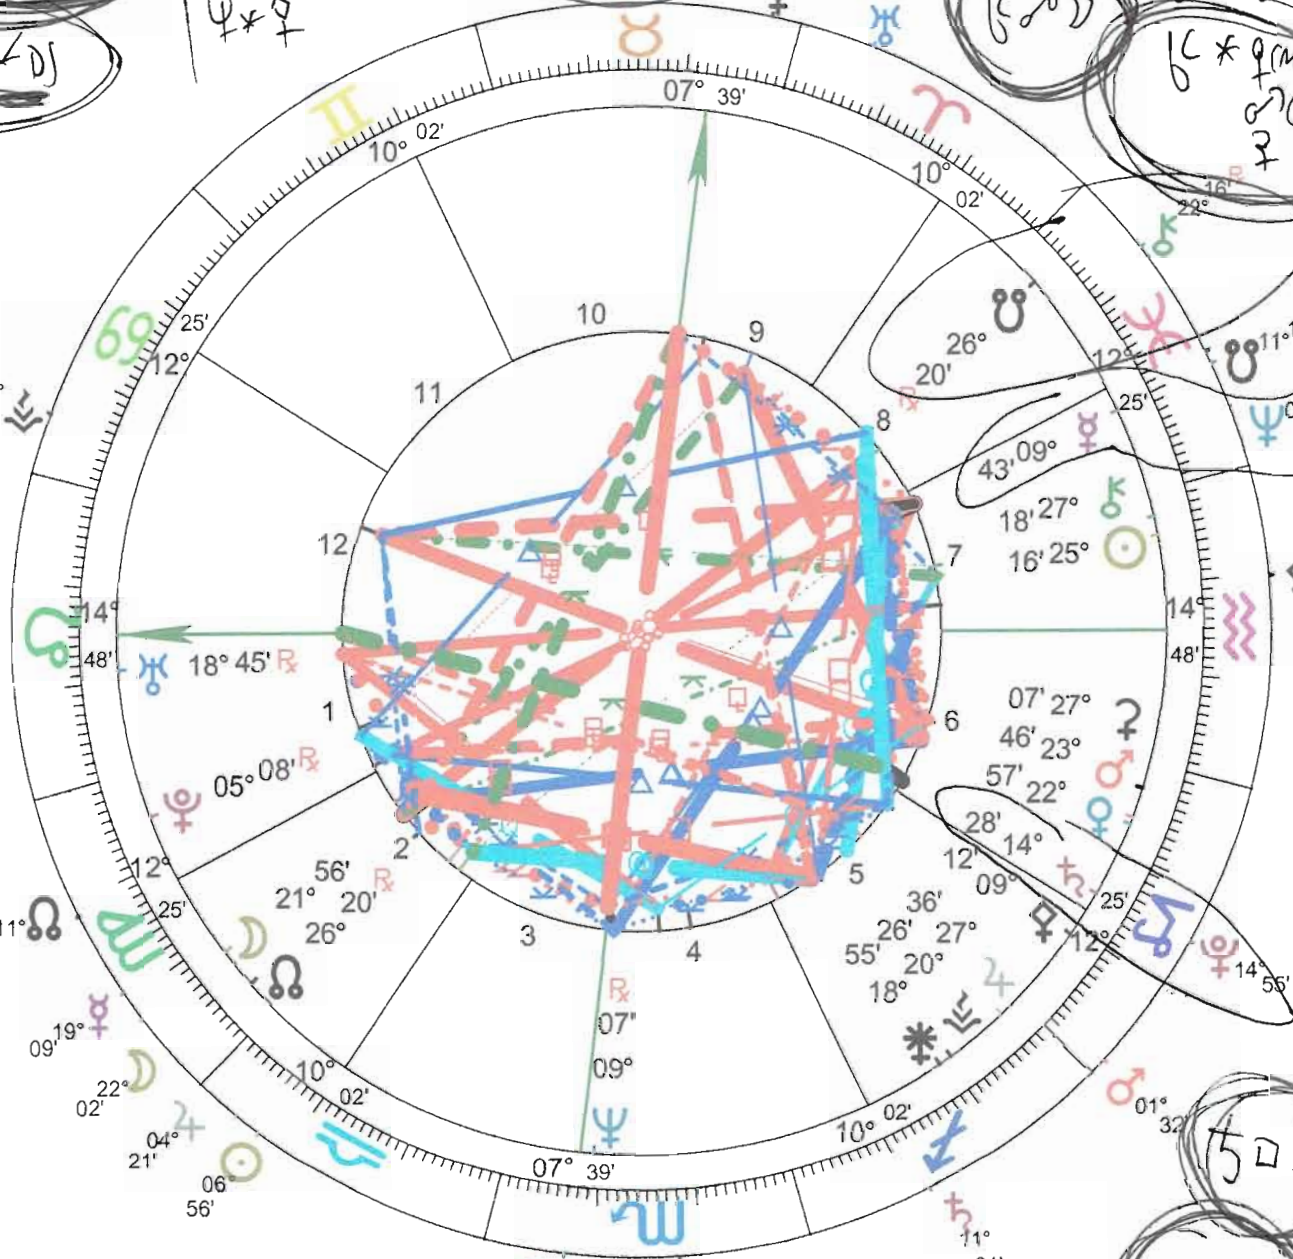

Benjamin Bernstein

Natal Chart

Feb 14 1960, Sun

5:15 pm CST +6:00

Norman, OK

35°N13'21" 097°W26'21"

Geocentric

Tropical

Outer Wheel
Benjamin Bernstein
Event of Sep 29 2016
Transits Chart
Sep 29 2016, Thu
11:15:53 am CDT +5:00
Norman, OK
35°N13'21" 097°W26'21"
Geocentric
Tropical
Porphyry
Mean Node

Handwritten: ♀ L ♀ (M) → (C) ♀

Handwritten: ♀ ♀ ♀ (D) ♀

Handwritten: ♀ * MC Δ C, ♀

Handwritten: ♀ ♀ ♀ (M) → (C) ♀

Handwritten: ♀ ♀ ♀ ♀

Handwritten: ♀ * ♀

Handwritten: ♀ ♀ ♀

Inner Wheel
Benjamin Bernstein
Natal Chart
 Feb 14 1960, Sun
 5:15 pm CST +6:00
 Norman, OK
 35°N13'21" 097°W26'21"
Geocentric
Tropical
Porphyry
Mean Node

Outer Wheel
Benjamin Bernstein
Event of Sep 29 2016
 Sec.Prog. SA in Long
 Sep 29 2016, Thu
 11:15:53 am CDT +5:00
 Norman, OK
 35°N13'21" 097°W26'21"
Geocentric
Tropical
Porphyry
Mean Node

Compliments of:
 Benjamin Bernstein
 AstroShaman
 828-338-9852
 info@AstroShaman.com
 www.AstroShaman.com