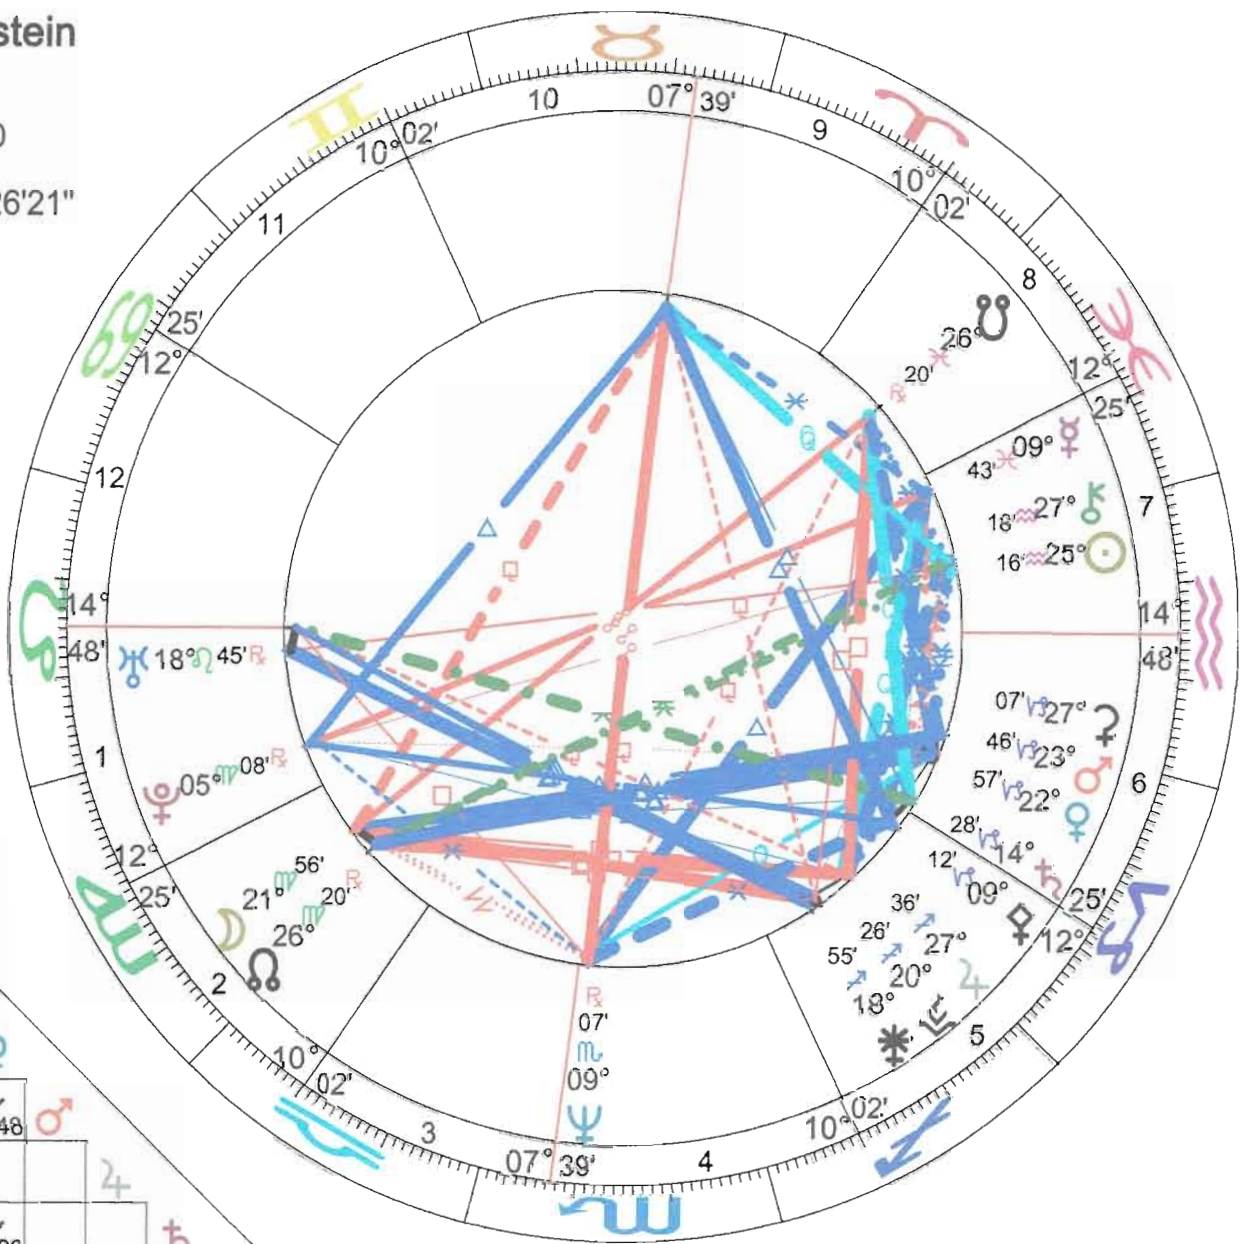

Benjamin Bernstein

Natal Chart

Feb 14 1960, Sun

5:15 pm CST +6:00

Norman, OK

35°N13'21" 097°W26'21"

Geocentric

Tropical

Porphyry

Mean Node

Compliments of:
Benjamin Bernstein
AstroShaman
828-338-9852
info@AstroShaman.com
www.AstroShaman.com

Inner Wheel
Benjamin Bernstein
Natal Chart

Feb 14 1960, Sun
5:15 pm CST +6:00
Norman, OK
35°N13'21" 097°W26'21"
Geocentric
Tropical
Porphyry
Mean Node

Outer Wheel
Benjamin Bernstein
Event of Sep 29 2016
Transits Chart
Sep 29 2016, Thu
11:15:53 am CDT +5:00
Norman, OK
35°N13'21" 097°W26'21"
Geocentric
Tropical
Porphyry
Mean Node

Handwritten: ♀ L ♀ (M) → (C) ♀